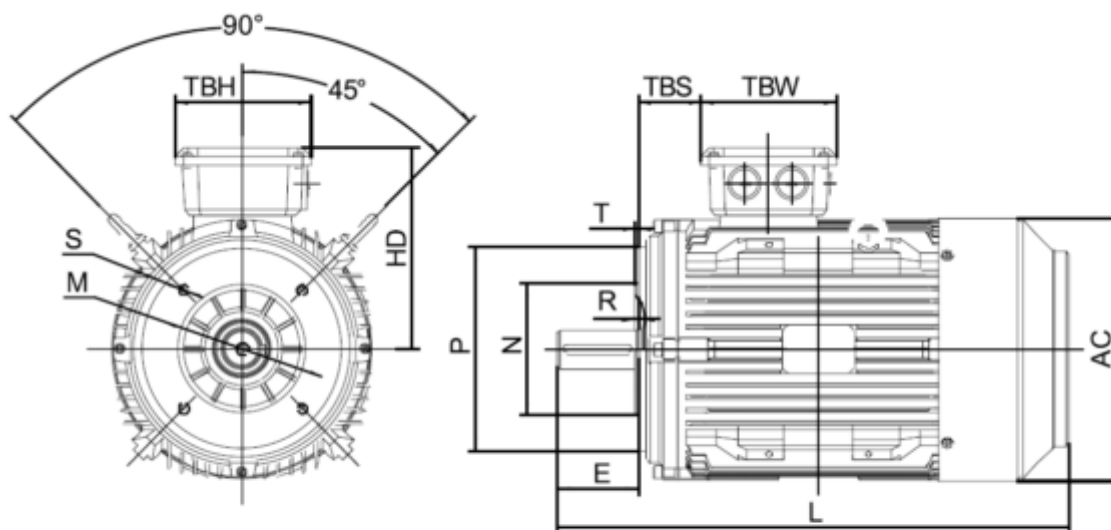

Data Sheet

Article number: 250301850225

Description: Kleedrive T3C 160L-2 18.5KW 2800 rpm
3x400/690V 50HZ IP55 B14 Eff=92,4%

Measures

AA = 316	K = Ø15	TBW = 162
AC = Ø313	L = 650	
AD = 404	M = 215	
D = Ø42	N = 180	
E = 110	P = 250	
F = 12	S = 5	
G = 37	TBH = 187	
HD = 244	TBS = 91	